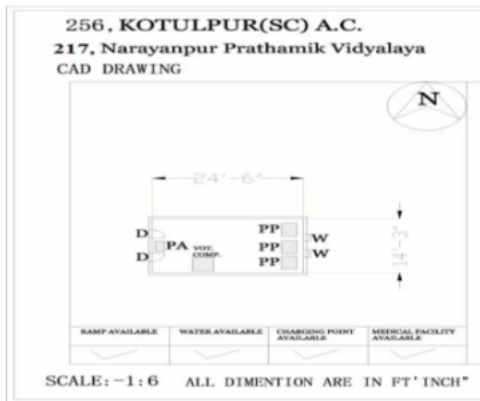

Nazri Naksha

Google Map View

Polling Station Building Front View

Polling Station Front View

Cad View

Key MAP View