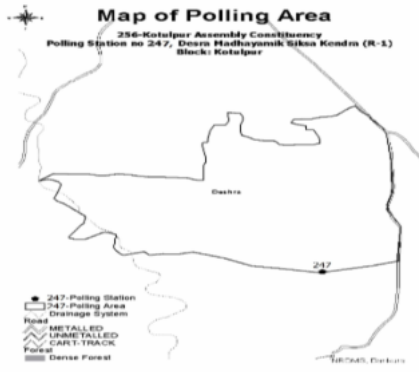

Nazri Naksha

Google Map View