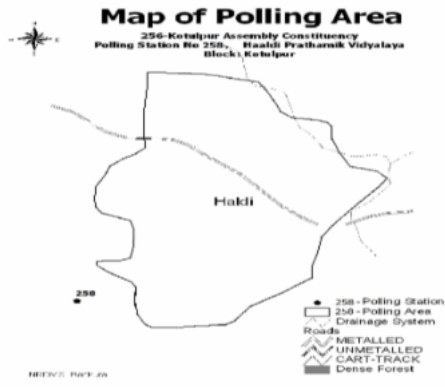

Nazri Naksha

Google Map View