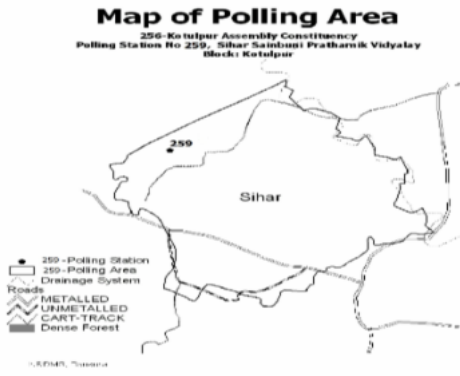

Nazri Naksha

Google Map View