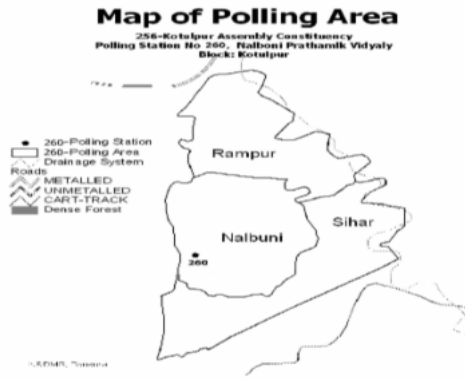

Nazri Naksha

Google Map View