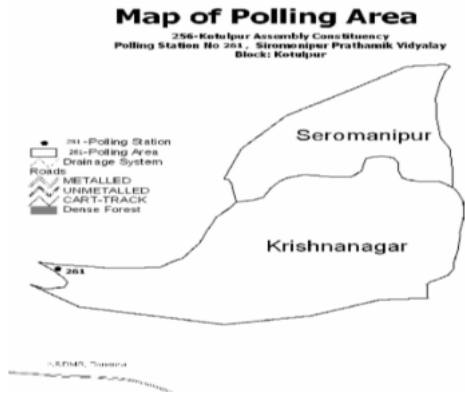

Nazri Naksha

Google Map View