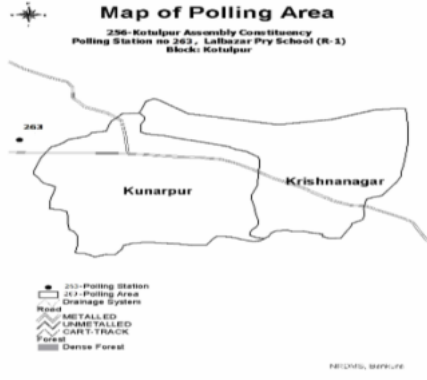

Nazri Naksha

Google Map View