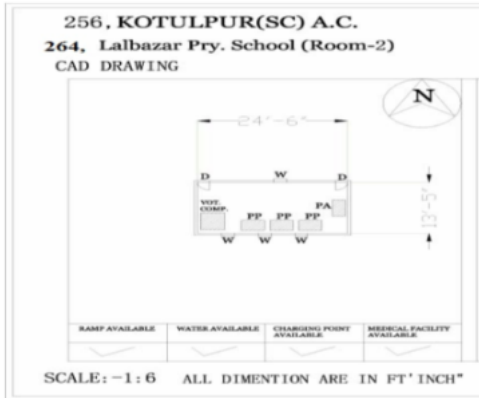

Nazri Naksha

Google Map View

Polling Station Building Front View

Polling Station Front View

Cad View

Key MAP View