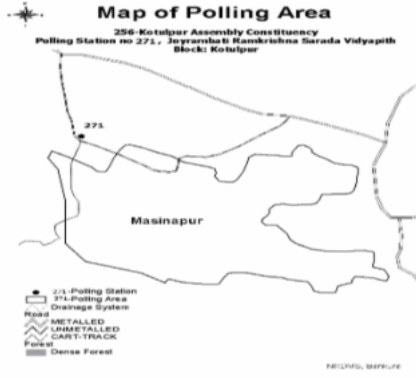

Nazri Naksha

Google Map View