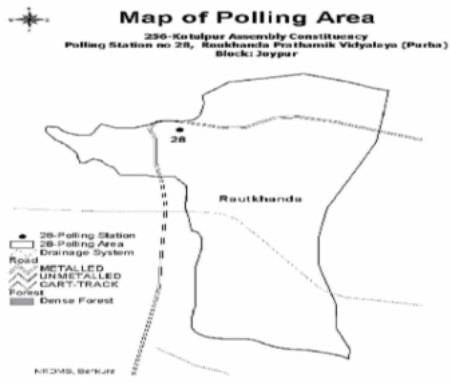

Nazri Naksha

Google Map View