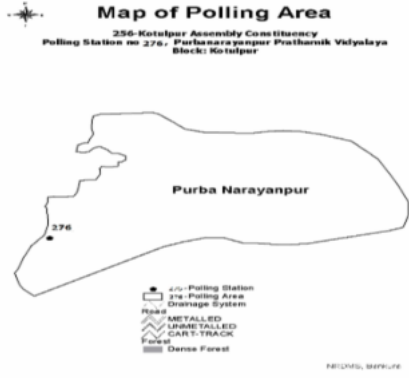

Nazri Naksha

Google Map View