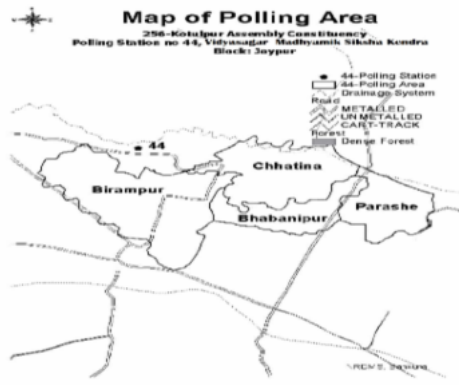

Nazri Naksha

Google Map View