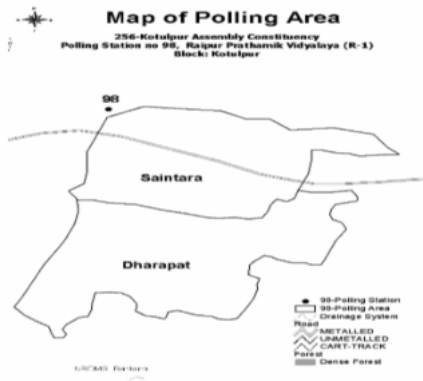

Nazri Naksha

Google Map View