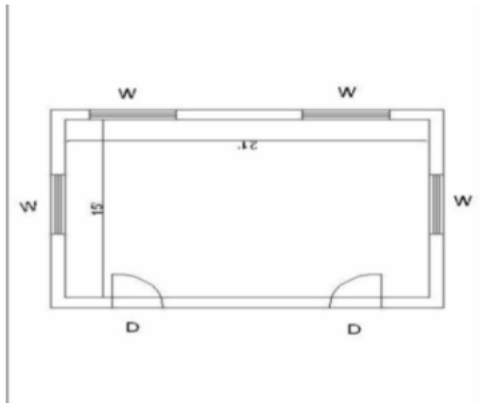

Nazri Naksha

Google Map View

Polling Station Building Front View

Polling Station Front View

Cad View

Key MAP View