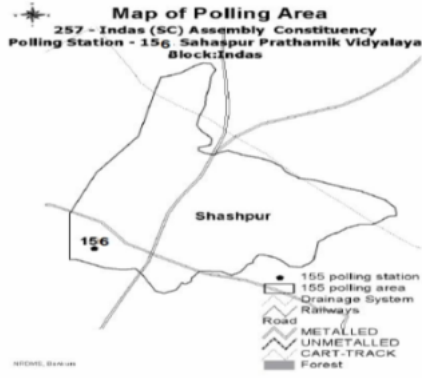

Nazri Naksha

Google Map View