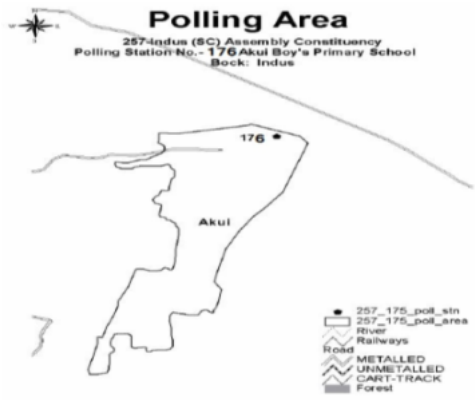

Nazri Naksha

Google Map View