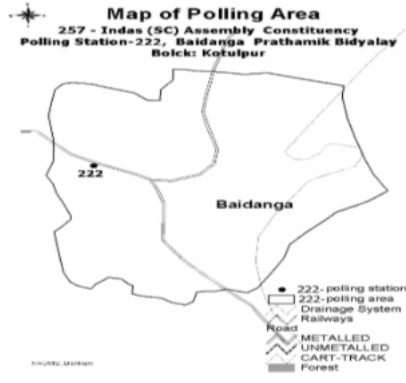

Nazri Naksha

Google Map View