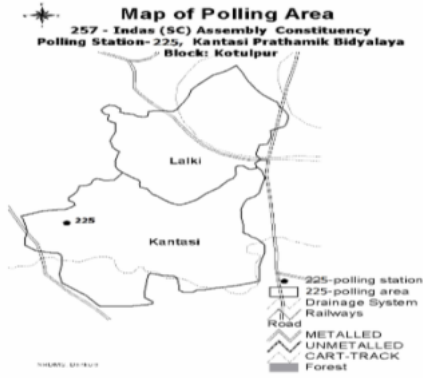

Nazri Naksha

Google Map View