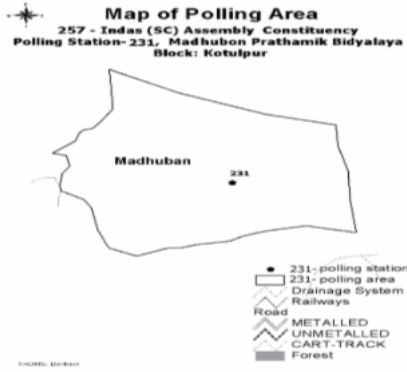

Nazri Naksha

Google Map View