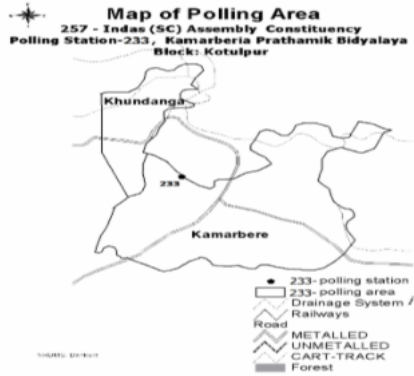

Nazri Naksha

Google Map View