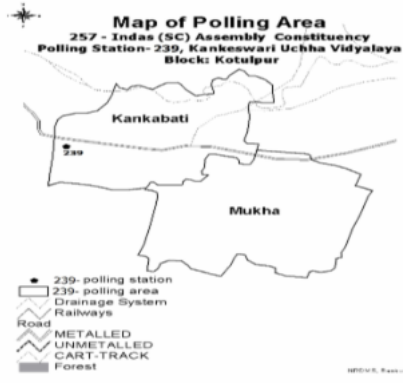

Nazri Naksha

Google Map View