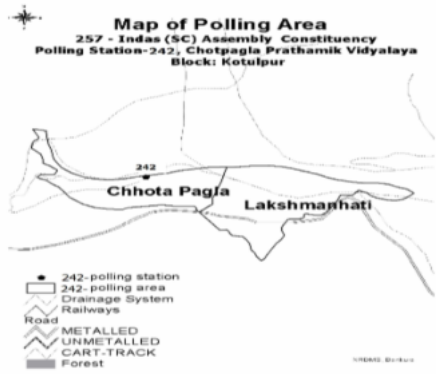

Nazri Naksha

Google Map View