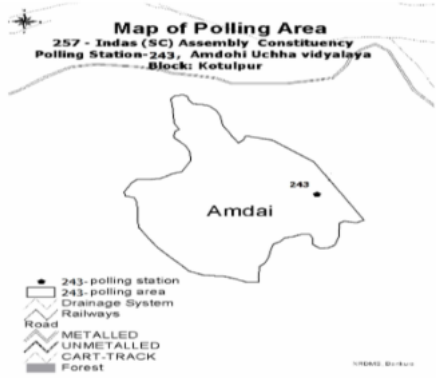

Nazri Naksha

Google Map View