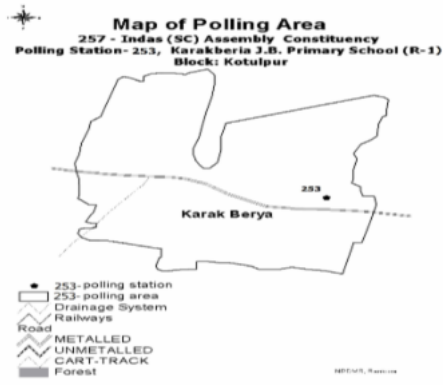

Nazri Naksha

Google Map View