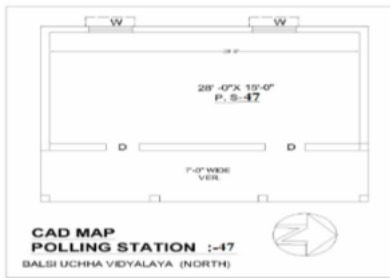

Nazri Naksha

Google Map View

Polling Station Building Front View

Polling Station Front View

Cad View

Key MAP View