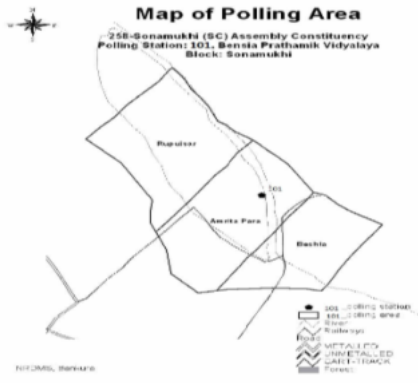

Nazri Naksha

Google Map View