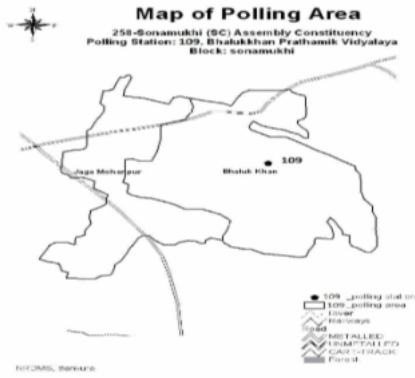

Nazri Naksha

Google Map View