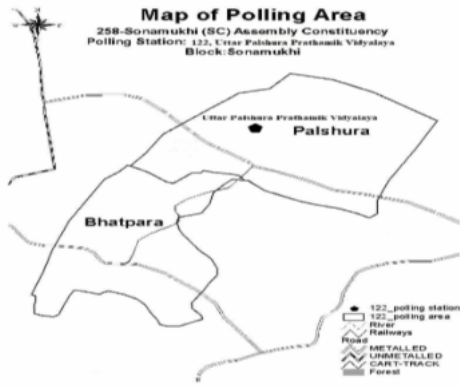

Nazri Naksha

Google Map View