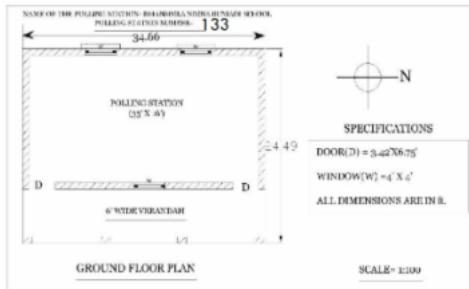

Nazri Naksha

Google Map View

Polling Station Building Front View

Polling Station Front View

Cad View

Key MAP View