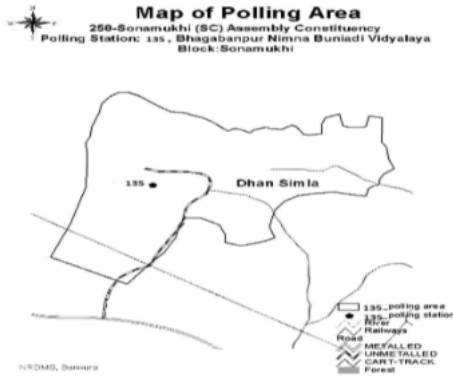

Nazri Naksha

Google Map View