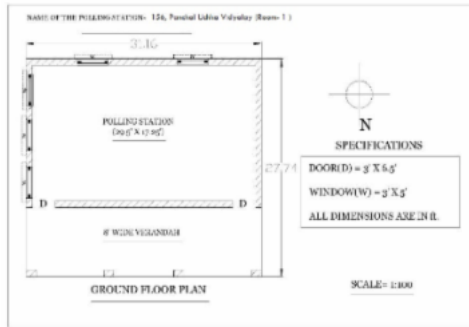

Nazri Naksha

Google Map View

Polling Station Building Front View

Polling Station Front View

Cad View

Key MAP View