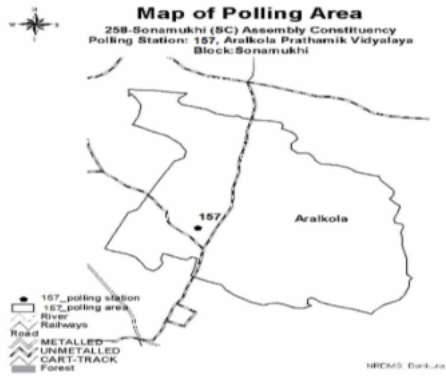

Nazri Naksha

Google Map View