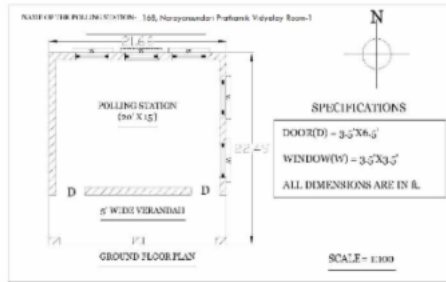

Nazri Naksha

Google Map View

Polling Station Building Front View

Polling Station Front View

Cad View

Key MAP View