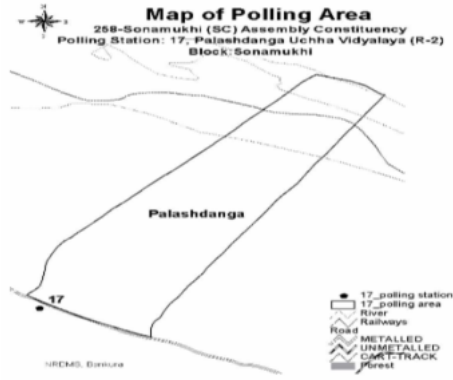

Nazri Naksha

Google Map View