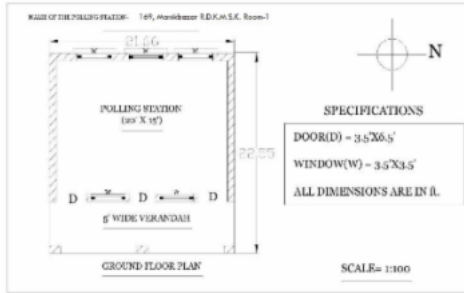

Nazri Naksha

Google Map View

Polling Station Building Front View

Polling Station Front View

Cad View

Key MAP View