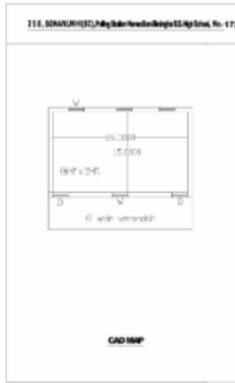

Nazri Naksha

Google Map View

Polling Station Building Front View

Polling Station Front View

Cad View

Key MAP View