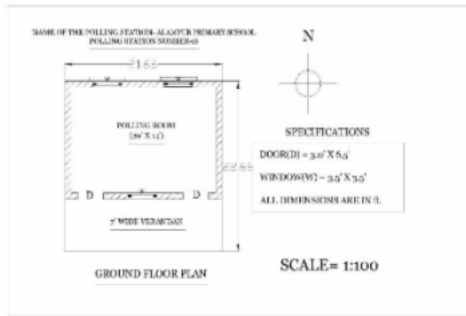

Nazri Naksha

Google Map View

Polling Station Building Front View

Polling Station Front View

Cad View

Key MAP View