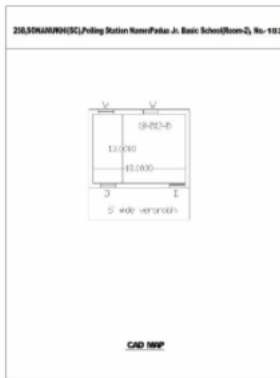

Nazri Naksha

Google Map View

Polling Station Building Front View

Polling Station Front View

Cad View

Key MAP View