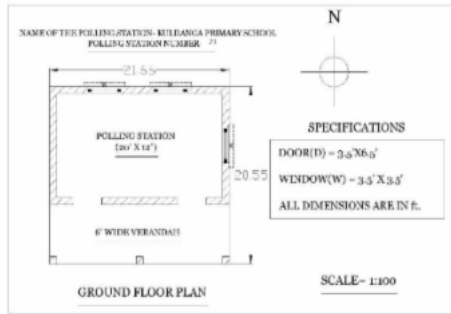

Nazri Naksha

Google Map View

Polling Station Building Front View

Polling Station Front View

Cad View

Key MAP View