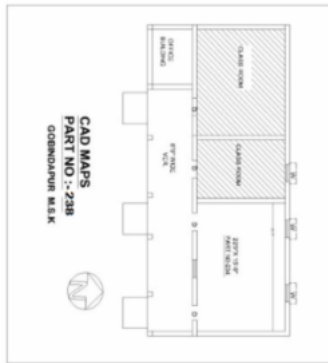

Nazri Naksha

Google Map View

Polling Station Building Front View

Polling Station Front View

Cad View

Key MAP View