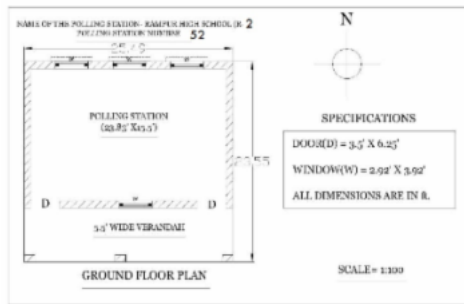

Nazri Naksha

Google Map View

Polling Station Building Front View

Polling Station Front View

Cad View

Key MAP View