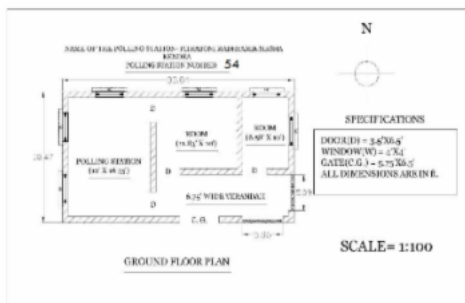

Nazri Naksha

Google Map View

Polling Station Building Front View

Polling Station Front View

Cad View

Key MAP View