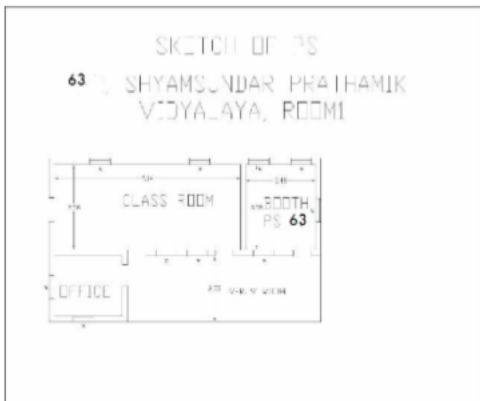

Nazri Naksha

Google Map View

Polling Station Building Front View

Polling Station Front View

Cad View

Key MAP View