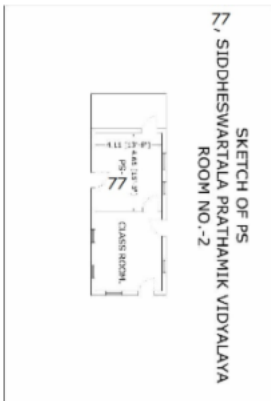

Nazri Naksha

Google Map View

Polling Station Building Front View

Polling Station Front View

Cad View

Key MAP View