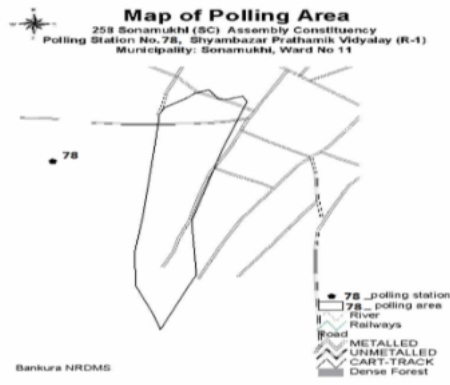

Nazri Naksha

Google Map View