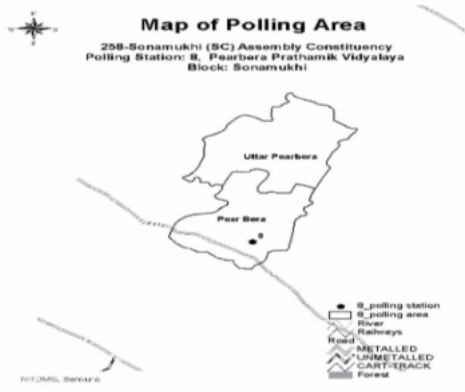

Nazri Naksha

Google Map View