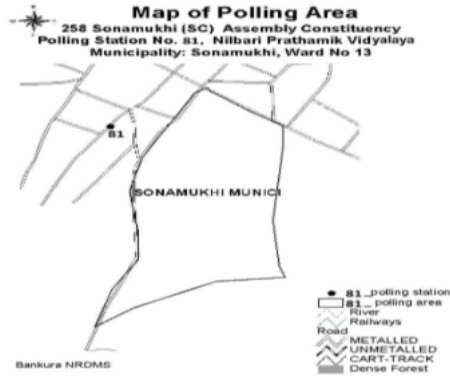

Nazri Naksha

Google Map View