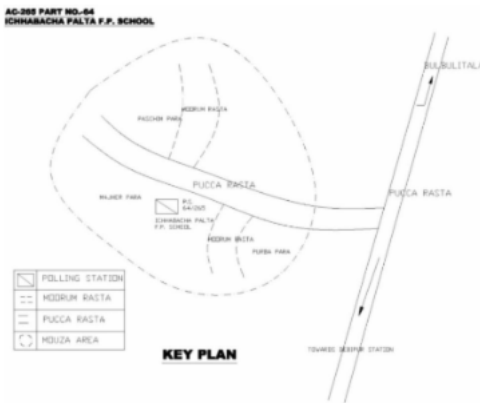

Nazri Naksha

Google Map View

Polling Station Building Front View

Polling Station Front View

Cad View

Key MAP View