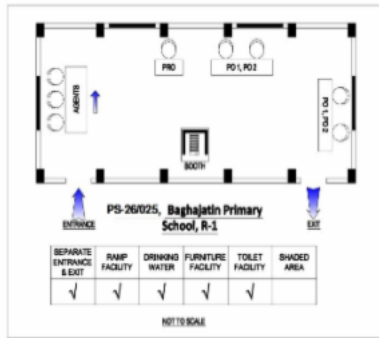

Nazri Naksha

Google Map View

Polling Station Building Front View

Polling Station Front View

Cad View

Key MAP View