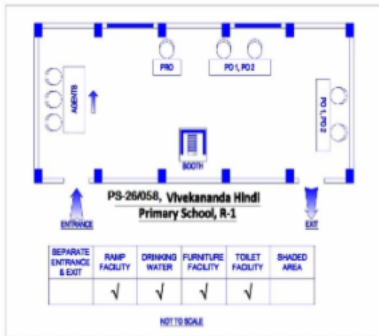

Nazri Naksha

Google Map View

Polling Station Building Front View

Polling Station Front View

Cad View

Key MAP View